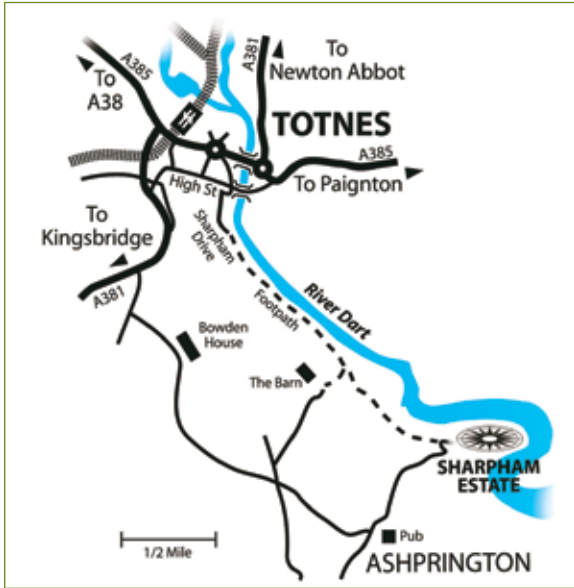

Getting to Sharpham South Wing

Sharpham Estate is three miles outside Totnes on the edge of Ashprington village.

From the A38/Devon Expressway take the Totnes/Buckfastleigh exit.

On arriving in Totnes, at the first traffic lights, turn right onto the A381 towards Kingsbridge.

Half a mile outside Totnes turn left to Ashprington (about two miles).

On reaching the village turn left up the hill and onto the Sharpham Estate. Follow road downhill till you get to three way junction and then follow signs to the back of Sharpham House, where there is a small car park. This is also the way to South Wing and the coachyard.