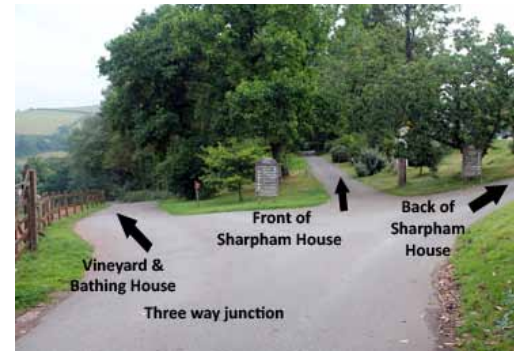

Sharpham House
Ashprington
Totnes
TQ9 7UT
Charity no. 285767
Company no. 1659601

www.sharphamtrust.org
01803 732542