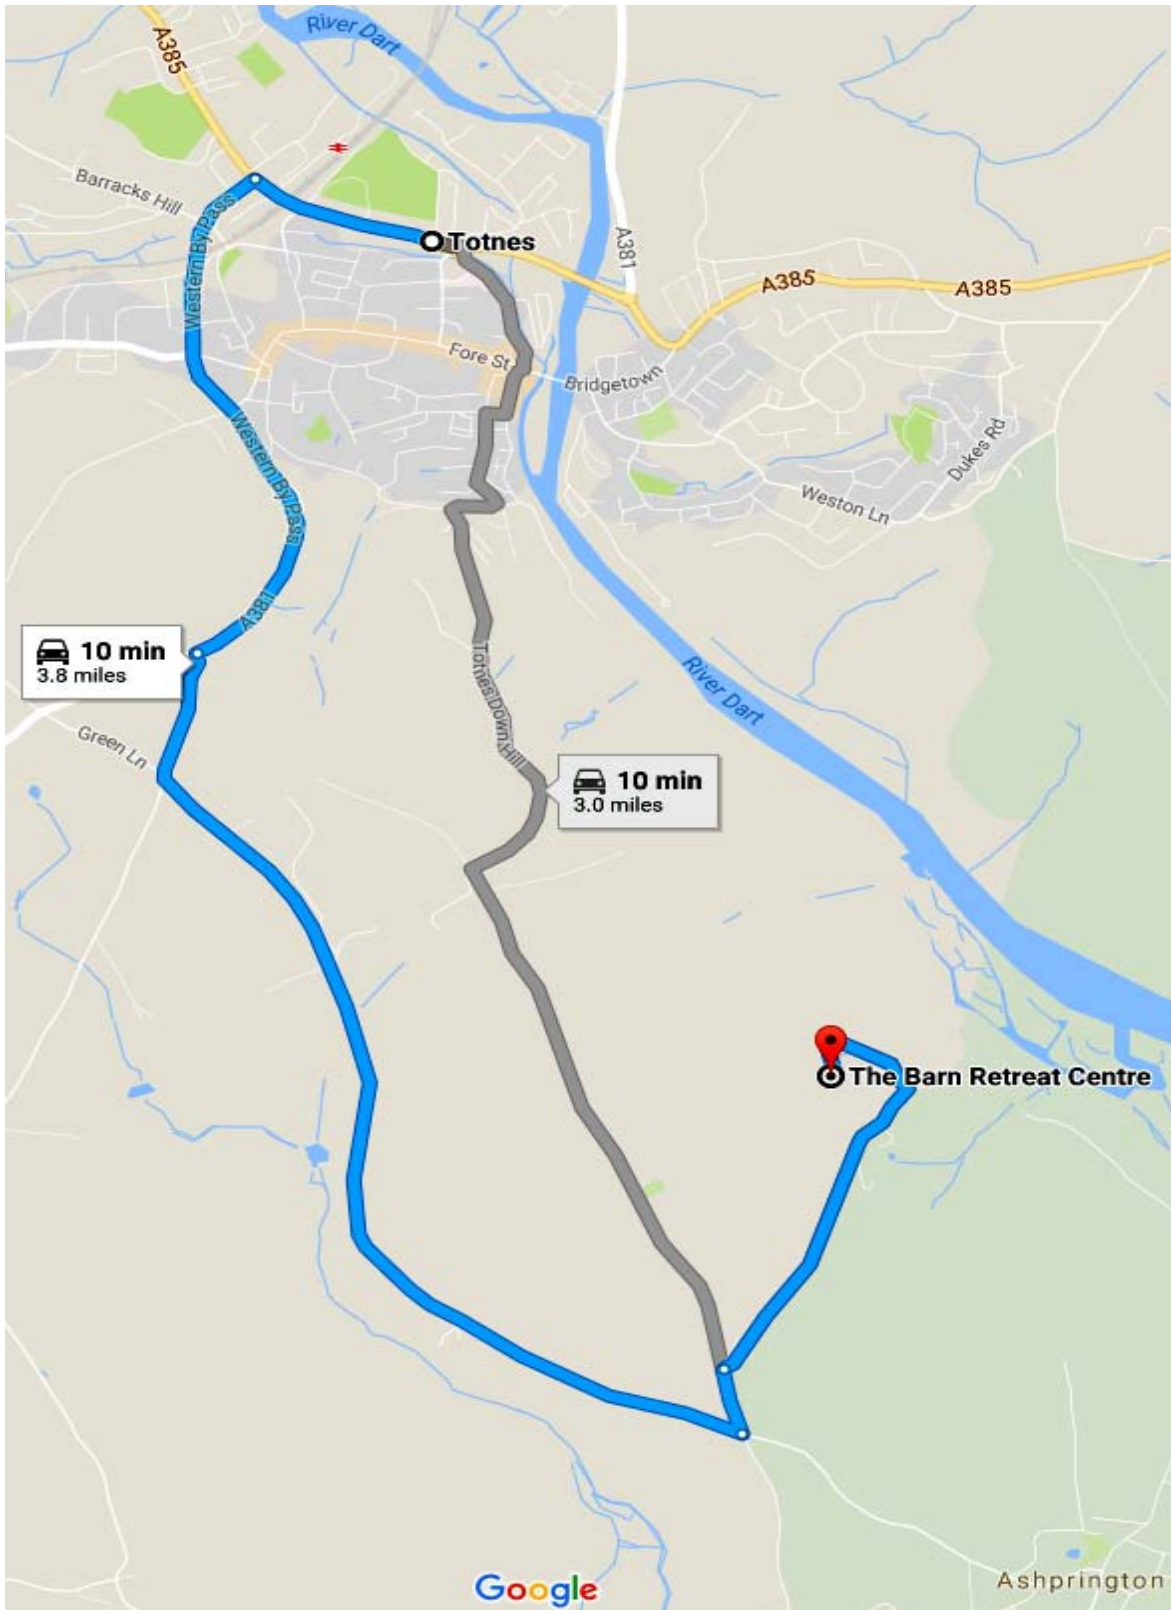

Directions & map to The Barn

Our address is: The Barn, Lower Sharpham Barton Farm, Ashprington, Totnes TQ9 7DX.

By car

From the A38/Devon Expressway take the Totnes/Buckfastleigh exit.

On arriving in Totnes, at the first traffic lights, turn right onto the A381 towards Kingsbridge. Half a mile outside Totnes turn left to Ashprington (about two miles).

Follow this over 12 speed bumps all the way down to the bottom (0.7 miles).

Drive through the farmyard bearing left and head up the concrete road to The Barn. Please park by the woodsheds (you may have to double-park).

Local taxi cabs, in no particular order or preference:

Anna's Taxis: 07815 883805; B J Taxis: 01803 840940; A P Taxi Co: 01803 840404; Totnes Triple 3: 01803 333333

SEE OVER FOR A MAP FROM TOTNES TO THE BARN

Visit us here: www.sharphamtrust.org/barn

 BarnRetreats

MAP TO THE BARN FROM TOTNES

Find a Google map here: <https://goo.gl/maps/tkRa7GjkJV42>

Visit us here: www.sharphamtrust.org/barn

 BarnRetreats